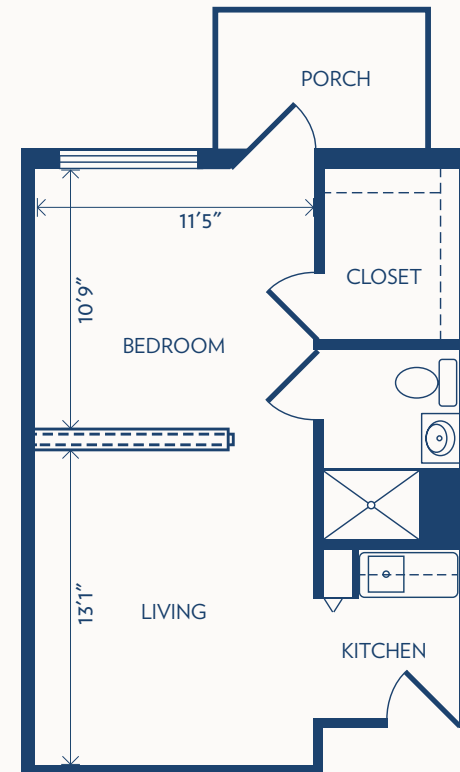

Floor plans may vary slightly and are not to scale.

THE GARDENS

a Bethesda Senior Living Community

STUDIO

ASSISTED LIVING / 298 SQUARE FEET

ONE BEDROOM

ASSISTED LIVING / 384 SQUARE FEET

ONE BEDROOM DELUXE

ASSISTED LIVING / 444 SQUARE FEET

Floor plans may vary slightly and are not to scale.

THE GARDENS

a Bethesda Senior Living Community

COMPANION SUITE

ASSISTED LIVING