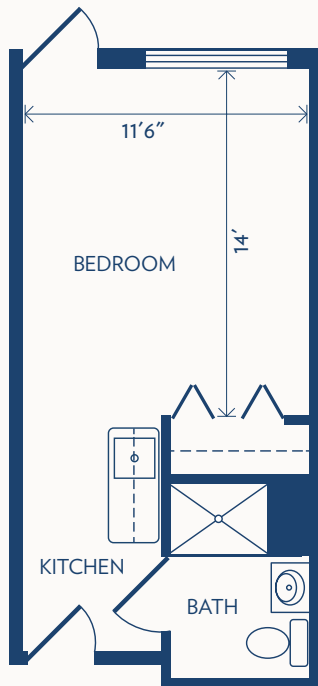

Floor plans may vary slightly and are not to scale.

THE GARDENS

a Bethesda Senior Living Community

STUDIO

ASSISTED LIVING / 298 SQUARE FEET

ONE BEDROOM

ASSISTED LIVING / 384 SQUARE FEET

ONE BEDROOM DELUXE

ASSISTED LIVING / 444 SQUARE FEET

Floor plans may vary slightly and are not to scale.

THE GARDENS

a Bethesda Senior Living Community

COMPANION SUITE

ASSISTED LIVING