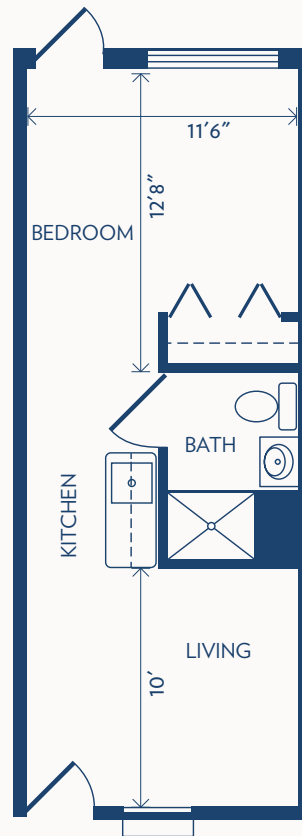

Floor plans may vary slightly and are not to scale.

THE GARDENS

a Bethesda Senior Living Community

STUDIO

ASSISTED LIVING / 298 SQUARE FEET

ONE BEDROOM

ASSISTED LIVING / 384 SQUARE FEET

ONE BEDROOM DELUXE

ASSISTED LIVING / 444 SQUARE FEET

Floor plans may vary slightly and are not to scale.

THE GARDENS

a Bethesda Senior Living Community

COMPANION SUITE

ASSISTED LIVING